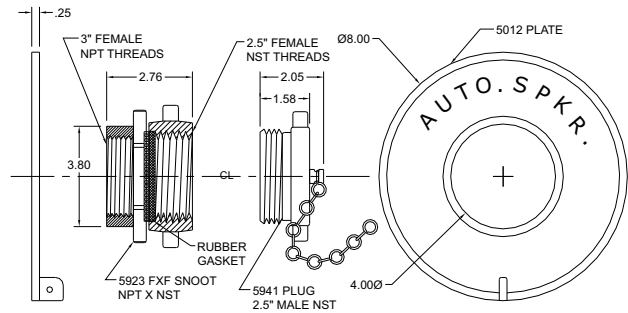

SPECIFICATIONS

1-1/2" DOUBLE FEMALE

Brass plate lettered AUTO SPKR. with female N.P.T. threads x pin lug hose thread swivel, pin lug plug and chain.

1-1/2" FEMALE X MALE

Brass 4-1/2" round plate lettered AUTO SPKR., brass snoot with rigid end male N.P.T. x pin lug hose thread female swivel, pin lug plug and chain.

Also in:
New York (800) 526-4592
Chicago (800) 547-3473
Atlanta (800) 762-0542
Miami (866) 961-3473
Dallas (866) 644-3473

www.potterroemer.com

MODEL DIMENSIONS

MODEL 5005

MODEL 5011

MODEL 5012

MODEL 5013

MODEL 5016