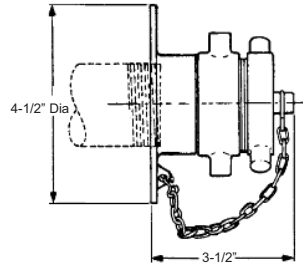

SPECIFICATIONS

1-1/2" DOUBLE FEMALE

Brass plate lettered AUTO SPKR. with female N.P.T. threads x pin lug hose thread swivel, pin lug plug and chain.

1-1/2" FEMALE X MALE

Brass 4-1/2" round plate lettered AUTO SPKR., brass snoot with rigid end male N.P.T. x pin lug hose thread female swivel, pin lug plug and chain.

Also in:
New York (800) 526-4592
Chicago (800) 547-3473
Atlanta (800) 762-0542
Miami (866) 961-3473
Dallas (866) 644-3473

www.potterroemer.com

MODEL DIMENSIONS

MODEL 5005

MODEL 5011

MODEL 5012

MODEL 5013

MODEL 5016