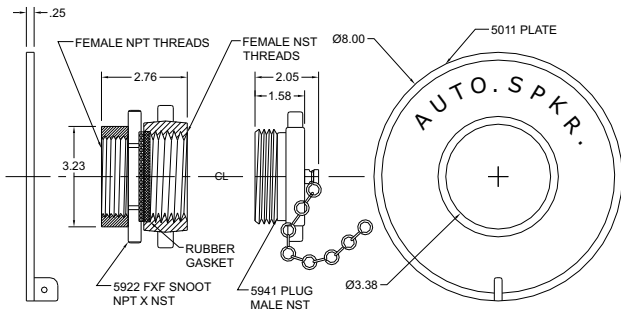

SPECIFICATIONS

1-1/2" DOUBLE FEMALE

Brass plate lettered AUTO SPKR. with female N.P.T. threads x pin lug hose thread swivel, pin lug plug and chain.

1-1/2" FEMALE X MALE

Brass 4-1/2" round plate lettered AUTO SPKR., brass snoot with rigid end male N.P.T. x pin lug hose thread female swivel, pin lug plug and chain.

Also in:
New York (800) 526-4592
Chicago (800) 547-3473
Atlanta (800) 762-0542
Miami (866) 961-3473
Dallas (866) 644-3473

www.potterroemer.com

MODEL DIMENSIONS

MODEL 5005

MODEL 5011

MODEL 5012

MODEL 5013

MODEL 5016