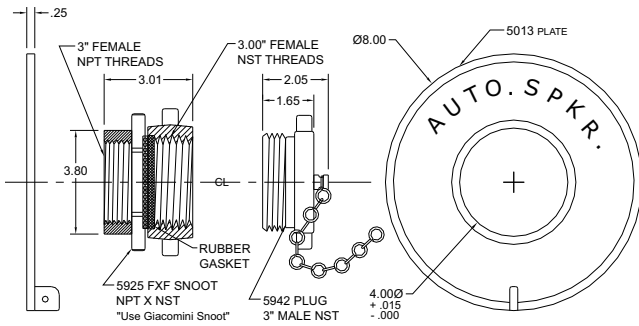

SPECIFICATIONS

1-1/2" DOUBLE FEMALE

Brass plate lettered AUTO SPKR. with female N.P.T. threads x pin lug hose thread swivel, pin lug plug and chain.

1-1/2" FEMALE X MALE

Brass 4-1/2" round plate lettered AUTO SPKR., brass snoot with rigid end male N.P.T. x pin lug hose thread female swivel, pin lug plug and chain.

Also in:
New York (800) 526-4592
Chicago (800) 547-3473
Atlanta (800) 762-0542
Miami (866) 961-3473
Dallas (866) 644-3473

www.potterroemer.com

MODEL DIMENSIONS

MODEL 5005

MODEL 5011

MODEL 5012

MODEL 5013

MODEL 5016