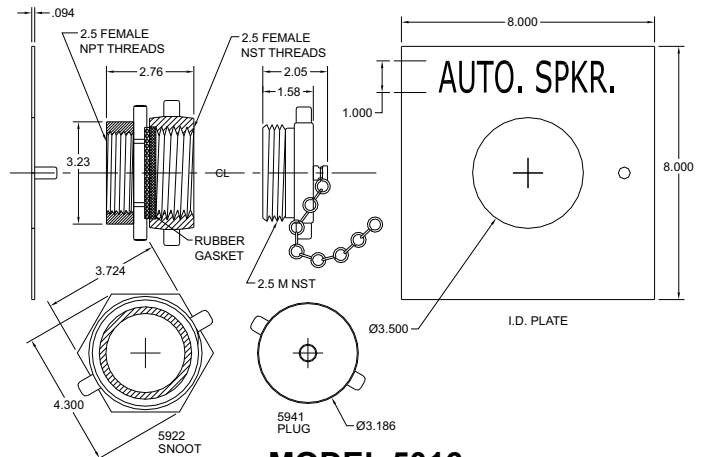

SPECIFICATIONS

1-1/2" DOUBLE FEMALE

Brass plate lettered AUTO SPKR. with female N.P.T. threads x pin lug hose thread swivel, pin lug plug and chain.

1-1/2" FEMALE X MALE

Brass 4-1/2" round plate lettered AUTO SPKR., brass snoot with rigid end male N.P.T. x pin lug hose thread female swivel, pin lug plug and chain.

Also in:
New York (800) 526-4592
Chicago (800) 547-3473
Atlanta (800) 762-0542
Miami (866) 961-3473
Dallas (866) 644-3473

www.potterroemer.com

MODEL DIMENSIONS

MODEL 5005

MODEL 5011

MODEL 5012

MODEL 5013

MODEL 5016